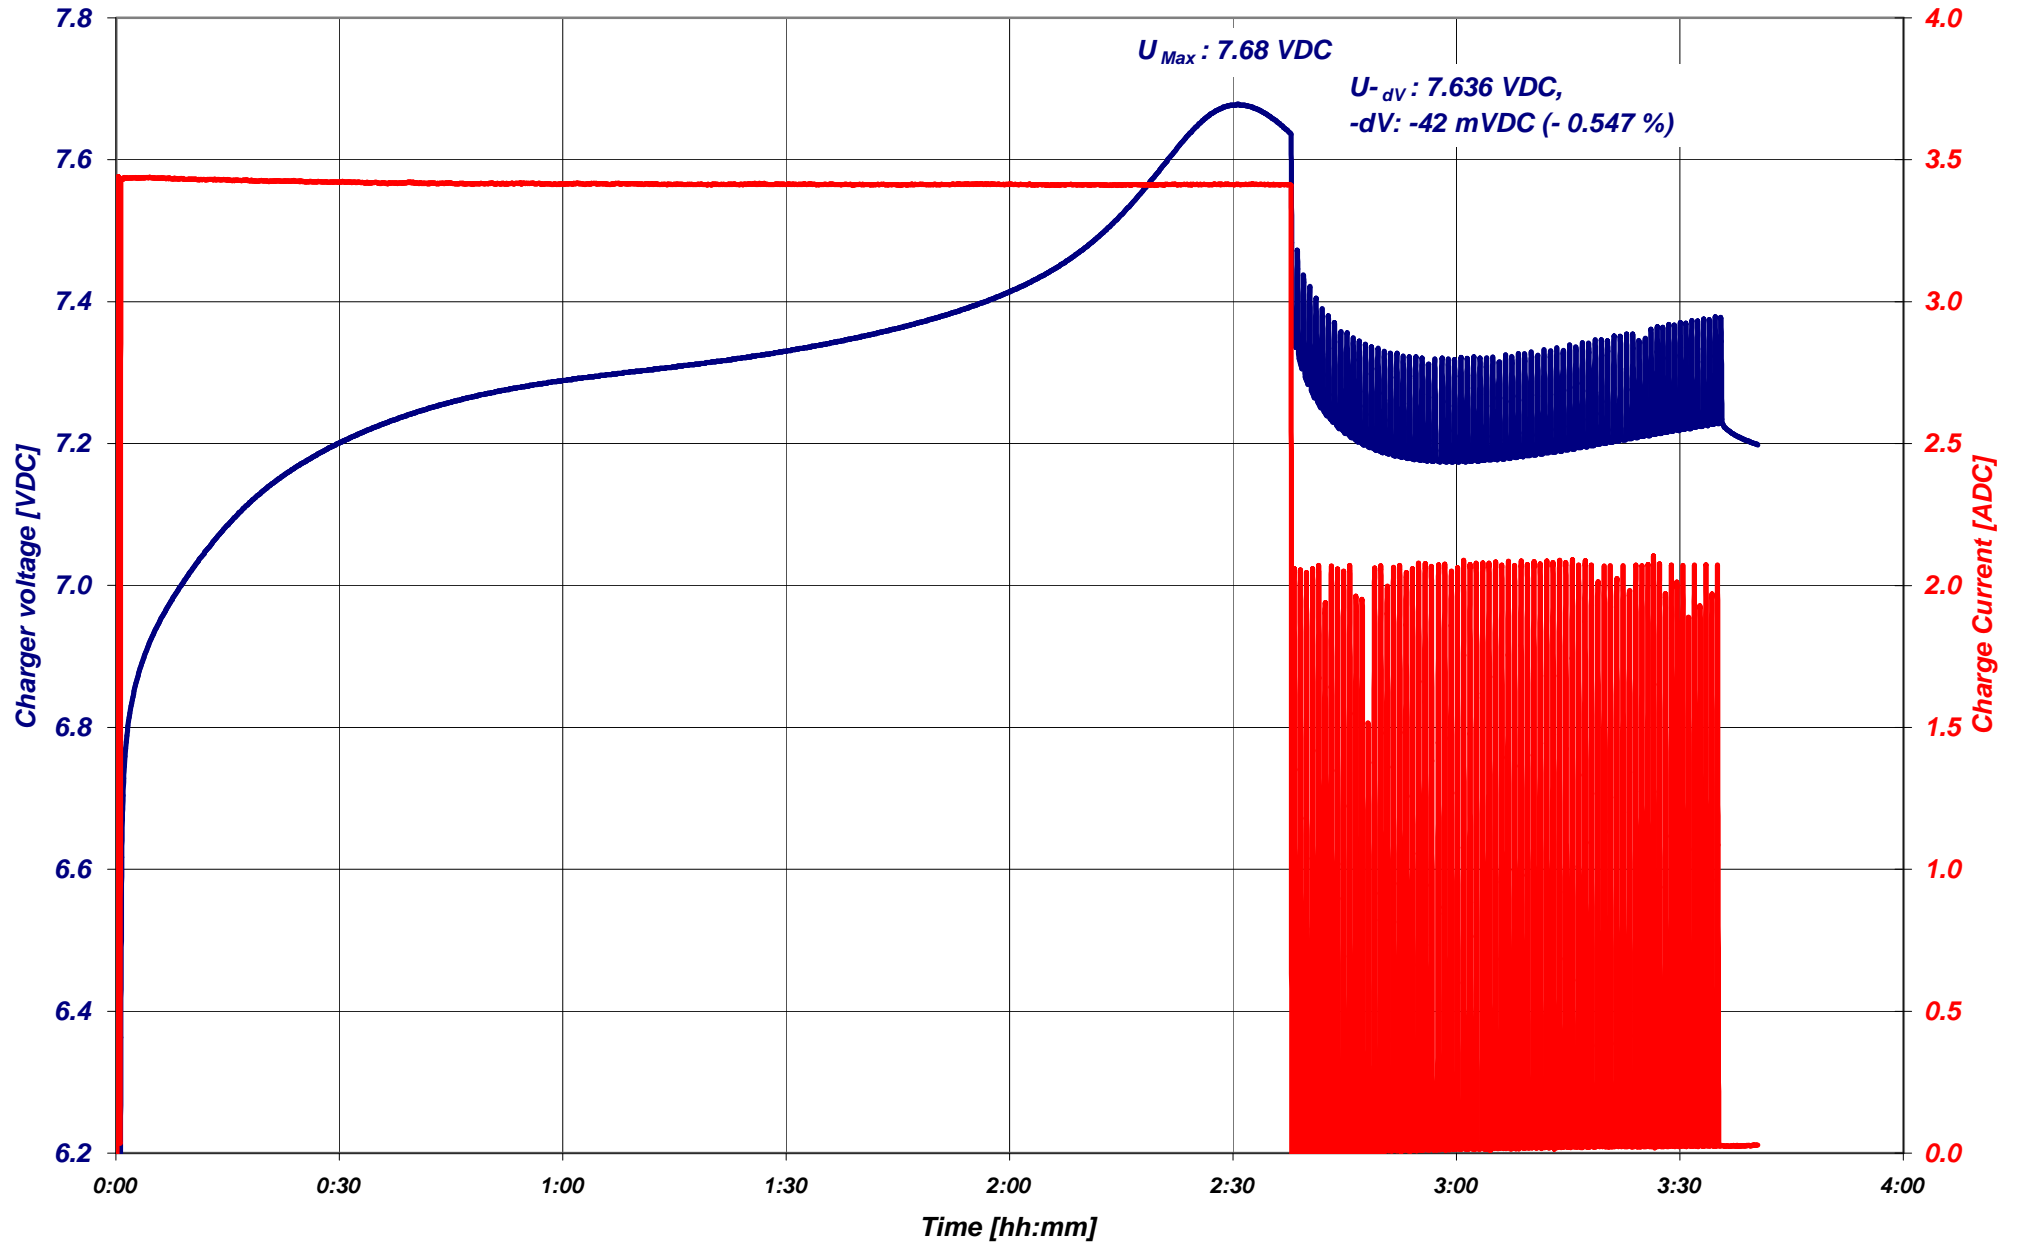

Mascot 2015 0000 56, customer: Letro Sport AB, 5 cells NiMH

Charging battery Sanyo 9Ah NiMH: pre-charge battery status: discharged to 4.5VDC (Discharged 8.832Ah).

— Charger Voltage [VDC]

— Charge Current [ADC]

Mascot 2015 0000 56, customer: Letro Sport AB, 5 cells NiMH

Charging battery Sanyo 9Ah NiMH: pre-charge battery status: discharged to 4.5VDC (Discharged 8.832Ah).

— Charge Current [ADC]
— Charged Capacity [Ah]