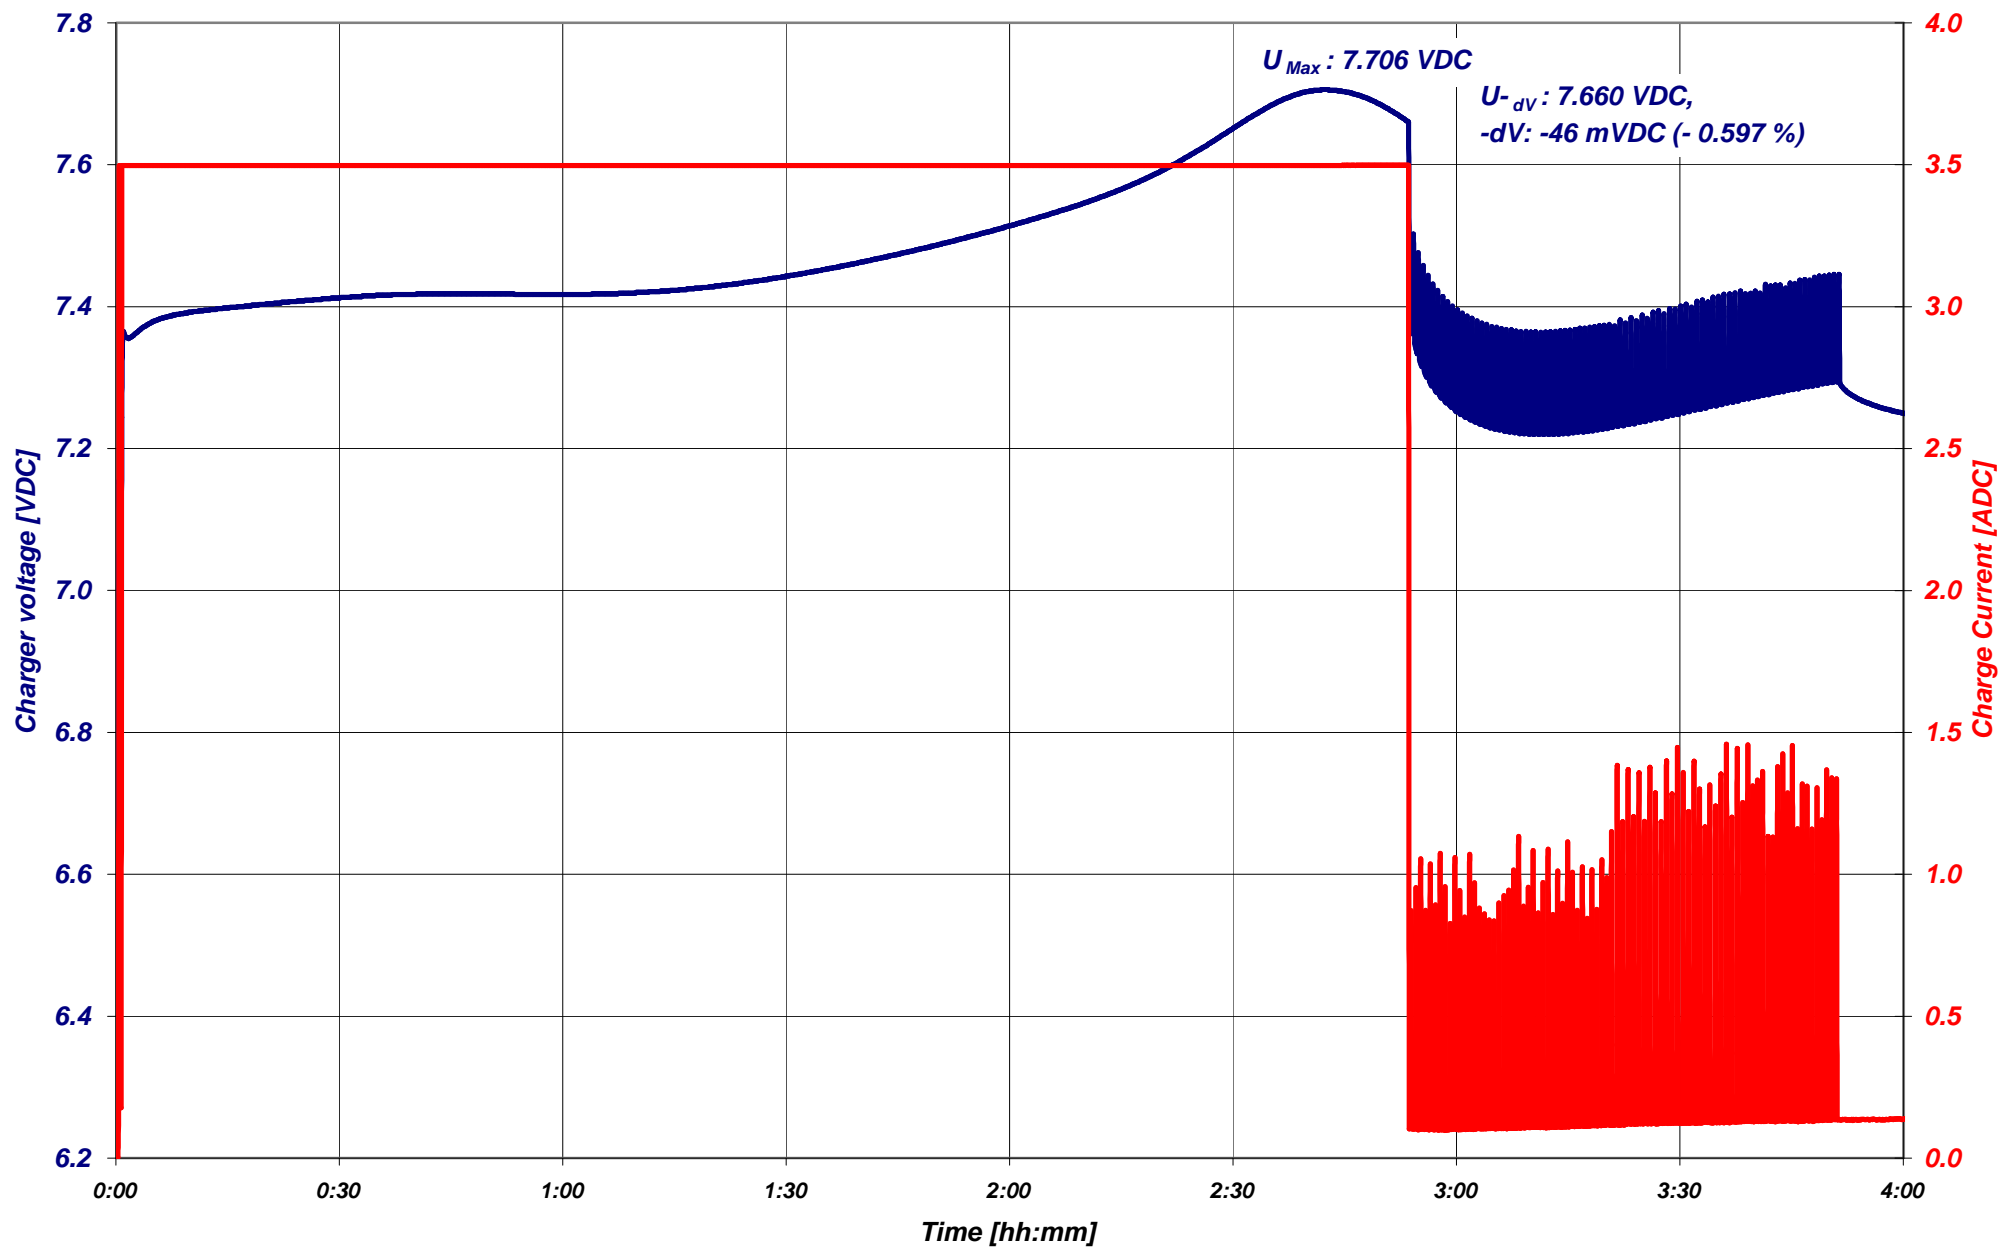

Mascot 2015 0000 56, customer: Letro Sport AB, 5 cells NiMH
Charging battery Sanyo 9Ah NiMH: pre-charge battery status: as received from customer.

— Charger Voltage [VDC]
— Charge Current [ADC]

Mascot 2015 0000 56, customer: Letro Sport AB, 5 cells NiMH

Charging battery Sanyo 9Ah NiMH: pre-charge battery status: as received from customer.

Charge Current [ADC]

Charged Capacity [Ah]